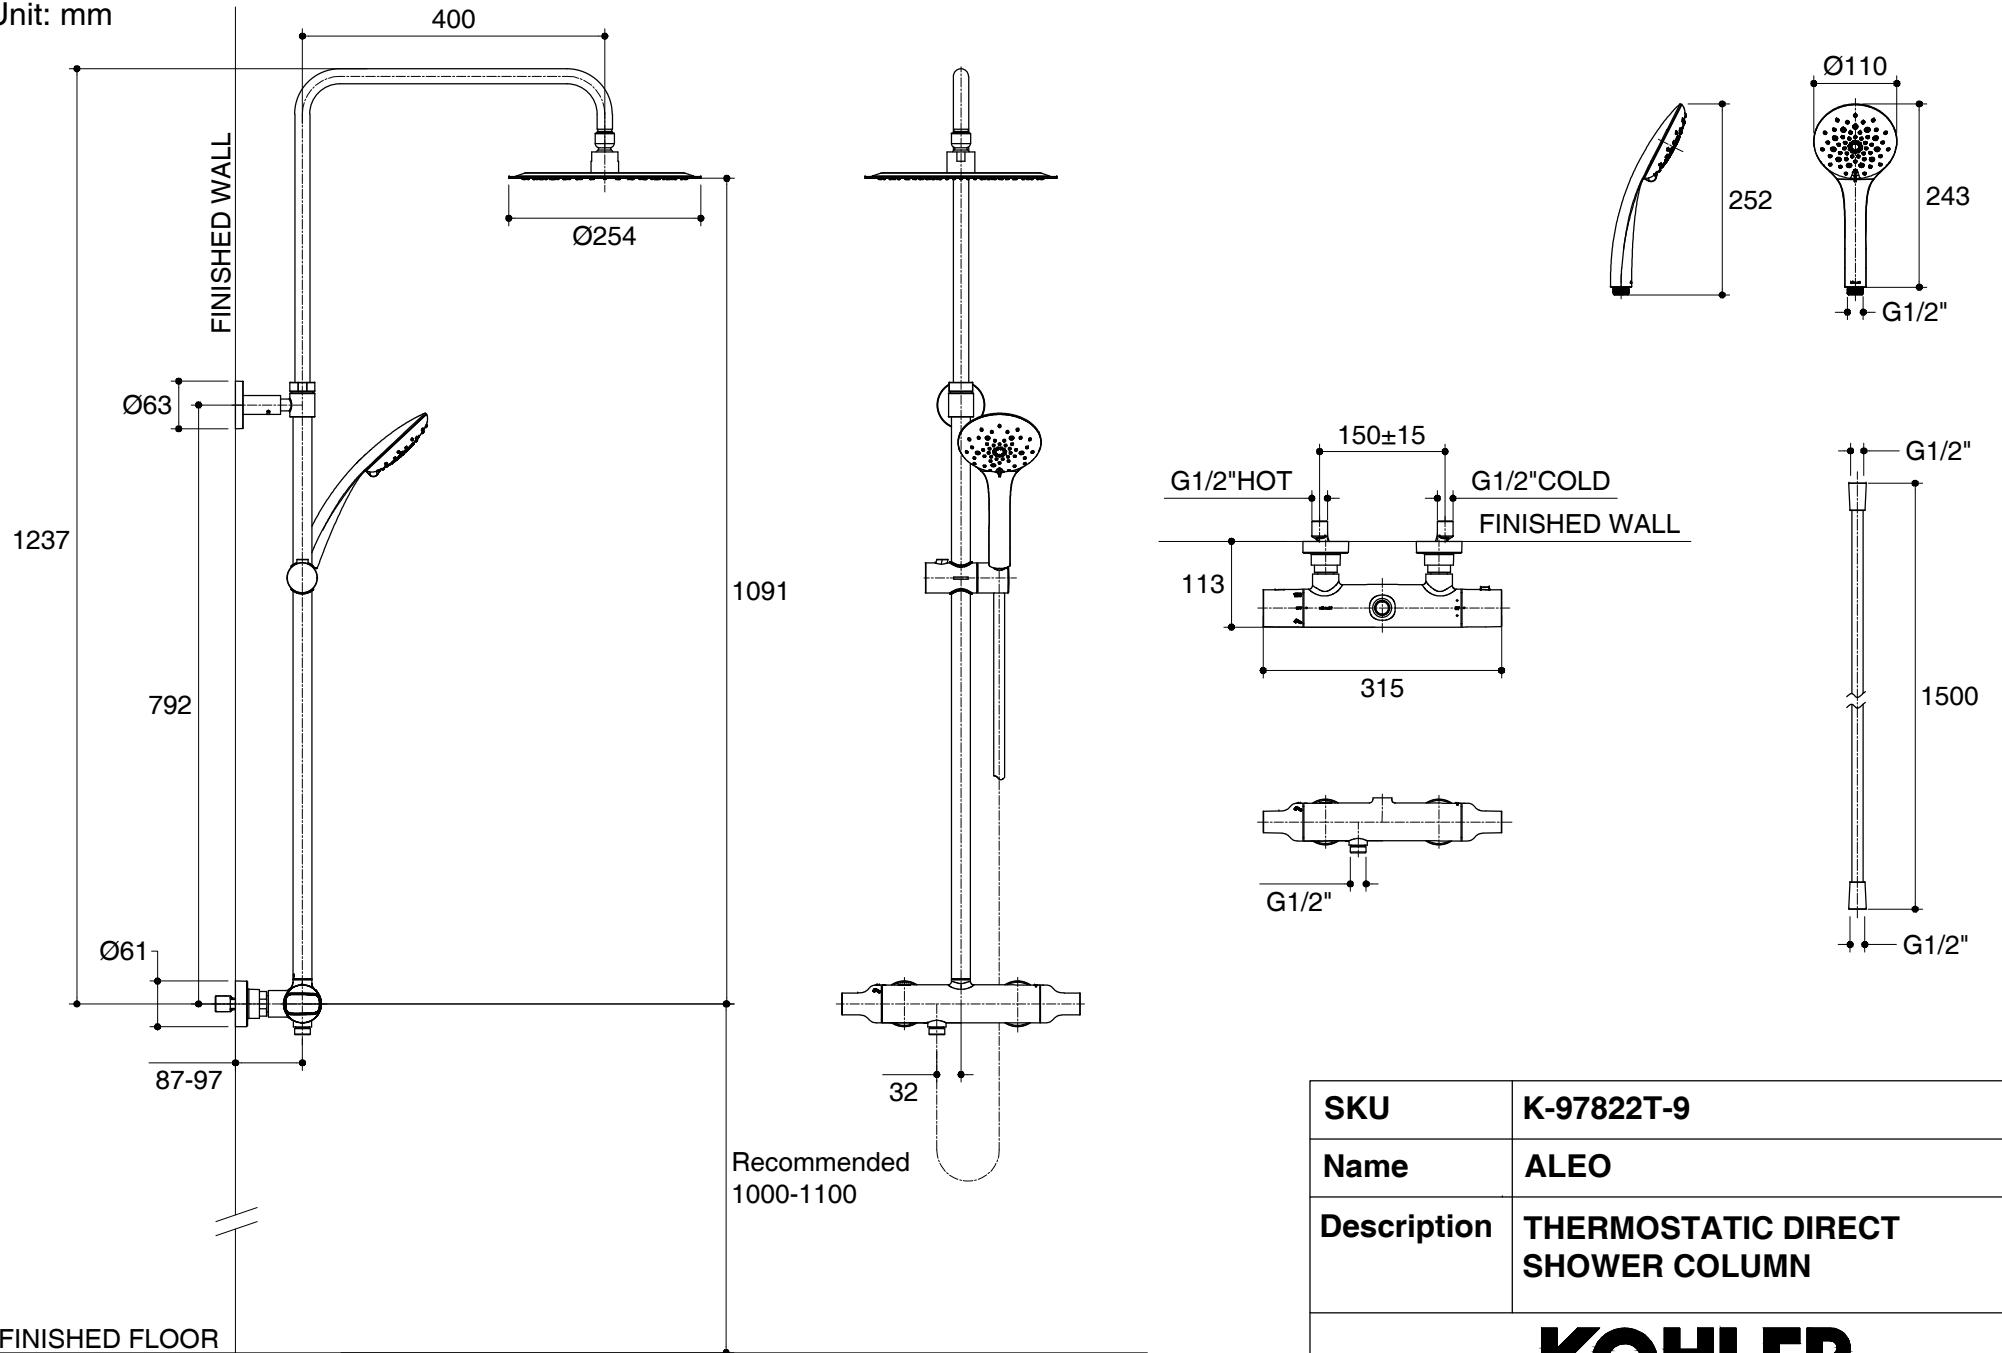

Dimensions are approximate.

Unit: mm

Recommended  
1000-1100

FINISHED FLOOR

\*The recommended dimension for installation can be adjusted according to user preferences and layout.

SKU	K-97822T-9
Name	ALEO
Description	THERMOSTATIC DIRECT SHOWER COLUMN

**KOHLER**